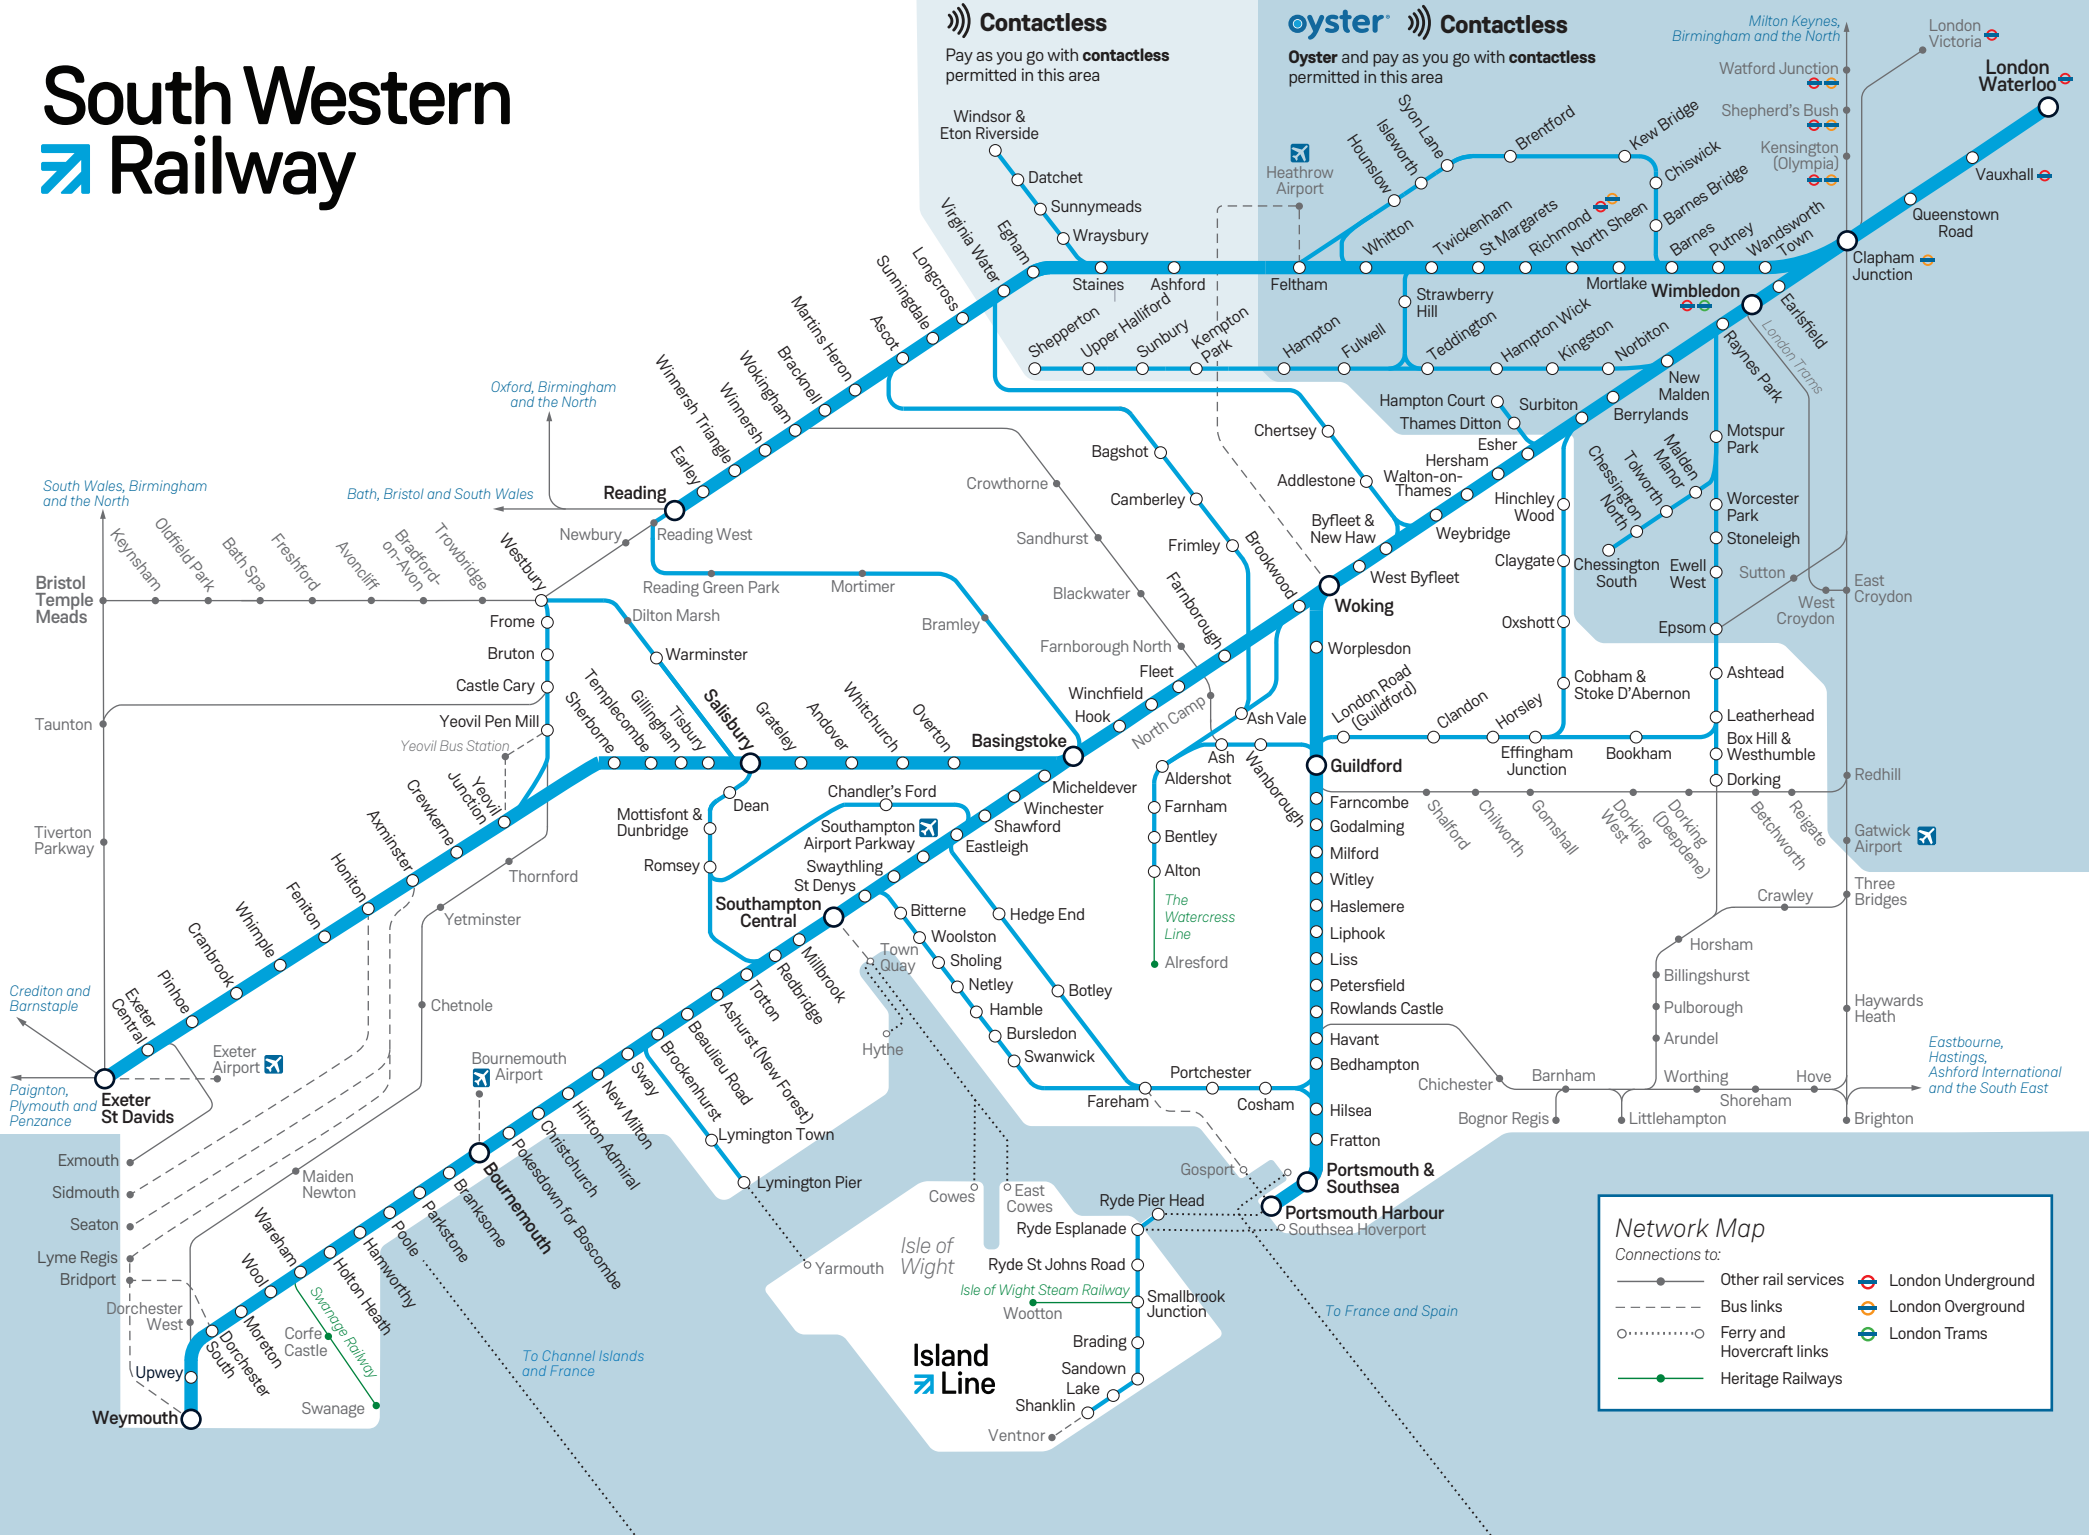

South Western Railway

Contactless
Pay as you go with **contactless** permitted in this area

Oyster **Contactless**
Oyster and pay as you go with **contactless** permitted in this area

Network Map

Connections to:

- Other rail services
- Bus links
- Ferry and Hovercraft links
- Heritage Railways
- London Underground
- London Overground
- London Trams